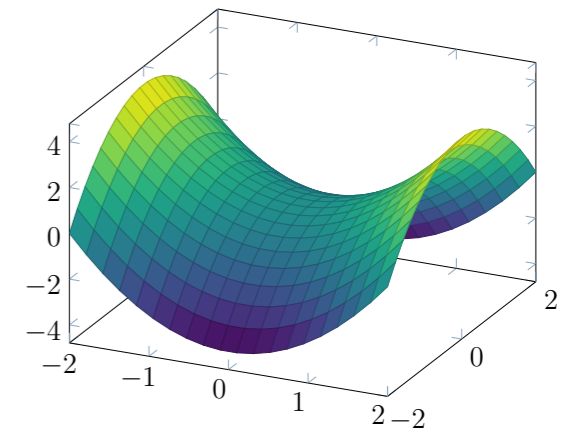

Logos

By default, the ANT Center and AFIT logos are displayed. If you only want the ANT Center compass, use the `compassonly` class option. For the AFIT logo alone, use `afit`. If you want to use a custom logo, use the `\logo{}` command.

Layouts

There are two layouts: three-part (default) and two-part. To switch to two-part, use the `twopart` option in the document class.

¹<https://osf.io/6ua4k>

Main finding goes here, translated into plain English. Emphasize the important words.