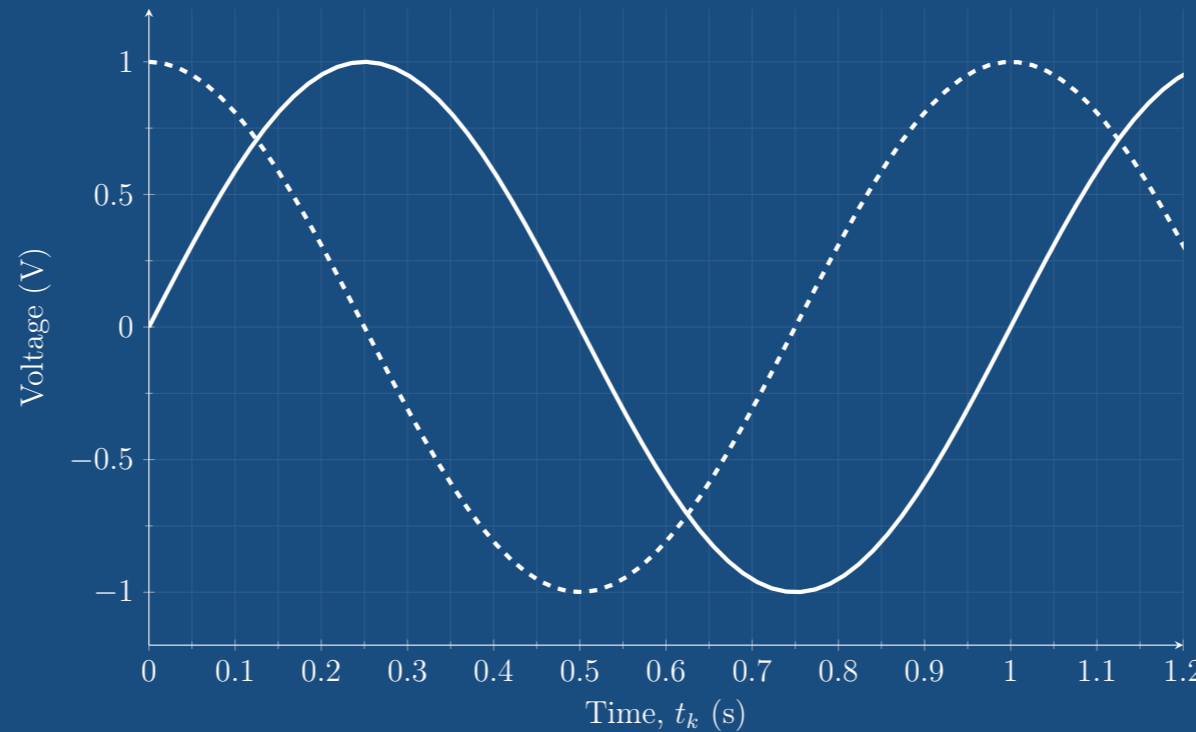

Method

Central Abstract

The main finding of your research is highlighted in large text on a dark background to capture the reader's attention first. This key result, along with any striking figures, is entered as the abstract using the `\abstract{}` macro.

Multiple Authors

You can include up to four authors with this class:

```
\author{} | \thirdauthor{}
\secondauthor{} | \fourthauthor{}
```

Built-in QR Codes

You can include a QR code in your poster using the `\qrdata{}` command. While it may not be suitable for all cases (e.g., CUI or classified content), it is useful in many situations. Simply input the URL into the `qrdata` command, and a QR code will be generated automatically—no need for external tools or adjustments.

Color Themes

The `antposter` class takes any one of the following color options to set the background color of the center abstract area (default `azure`):

blue	cyan	lime	red	magenta
azure	green	yellow	orange	purple

Logos

By default, the ANT Center and AFIT logos are displayed. If you only want the ANT Center compass, use the `compassonly` class option. For the AFIT logo alone, use `afit`. If you want to use a custom logo, use the `\logo{}` command.

Layouts

There are two layouts: three-part (default) and two-part. To switch to two-part, use the `twopart` option in the document class.

¹<https://osf.io/6ua4k>

Main finding goes here, translated into plain English. Emphasize the important words.

The Pringle's surface.