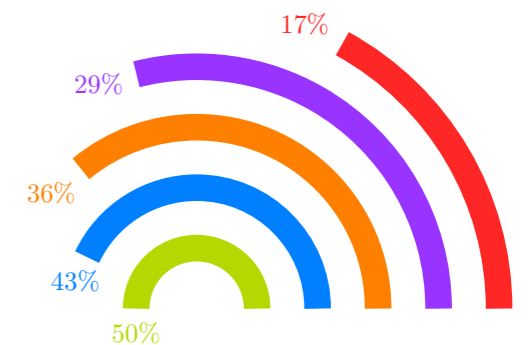

Multiple Authors

You can include up to four authors with this class:

```
\author{} | \thirdauthor{}
\secondauthor{} | \fourthauthor{}
```

Built-in QR Codes

You can include a QR code in your poster using the `\qrdata{}` command. While it may not be suitable for all cases (e.g., CUI or classified content), it is useful in many situations. Simply input the URL into the `qrdata` command, and a QR code will be generated automatically—no need for external tools or adjustments.

Color Themes

The `antposter` class takes any one of the following color options to set the background color of the center abstract area (default `azure`):

- | | | | | |
|-------|-------|--------|--------|---------|
| blue | cyan | lime | red | magenta |
| azure | green | yellow | orange | purple |

Layouts

There are two layouts: three-part (default) and two-part. To switch to two-part, use the `twopart` option in the document class.

¹<https://osf.io/6ua4k>

Main finding goes here, translated into plain English. Emphasize the important words.

The Pringle's surface.

Polar plot example.

Polar bar graph example.

FIRST AUTHOR DAVID WOODBURN, PH.D.
 SECOND AUTHOR MIKE MORRISON, PH.D.
 THIRD AUTHOR LT COL MICHAEL FARADAY
 FOURTH AUTHOR MAJ CARL F. GAUSS